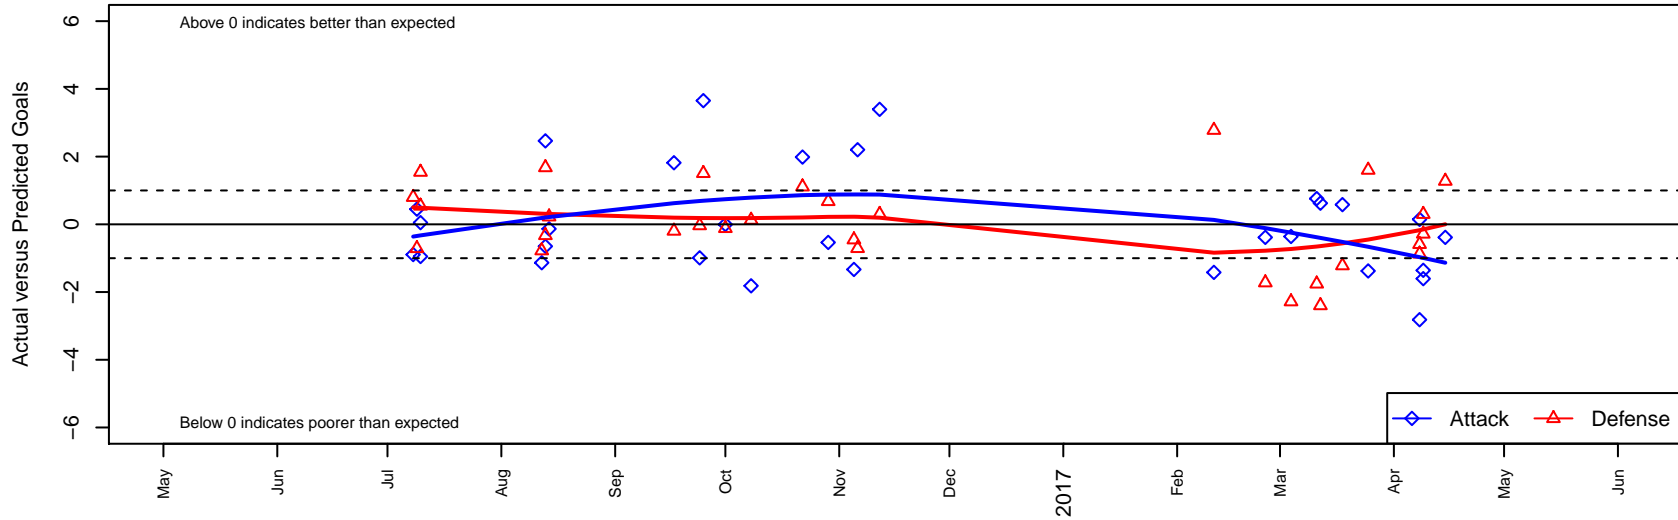

TC United White B04

Thurston County United
 Lacey, WA
 B04 total strength=705
 attack=0.79 defense=0.65
 fall league = PSPL Copa U13
 spr league = Spr PSPL Classic 2 Blue U13
 notes= Wilson 2015; Ed 2016

alt names used:
 TC United B04 White-Ed
 TC United B04 White - Ed
 TC United B04 White - Ed
 TC United B04 White-Ed
 TC UNITED B04 WHITE-ED (WA)

Venues played:
 2016 KCC BU13
 2016 Blast Off B2004 B
 2016 PSPL Copa U13
 2016 Spr PSPL Classic 2 Blue U13
 2016 WA Cup U13 Bronze U13

TC United White B04
 Dots are actual minus expected GF (blue circles) and GA (red triangles).
 Blue line is smoothed change in attack strength. Red is smoothed change in defense strength.

**attack and defense variance (black dot)
relative to other teams
and top 10 in region**