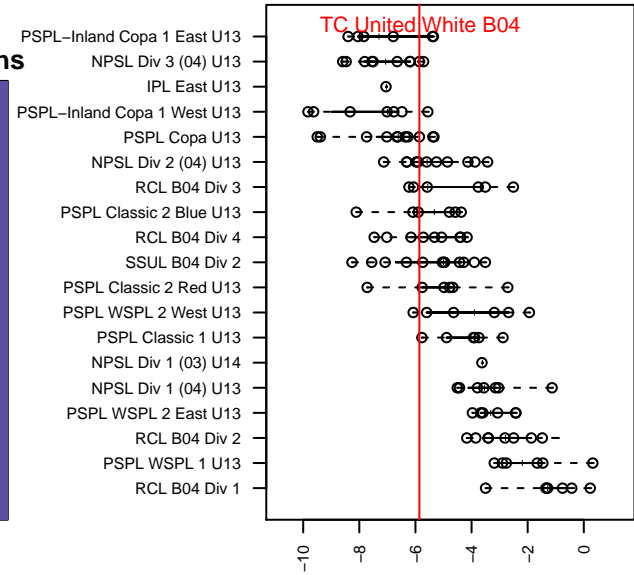

**attack and defense rating
relative to others at age
and all opponents in last 13 months**