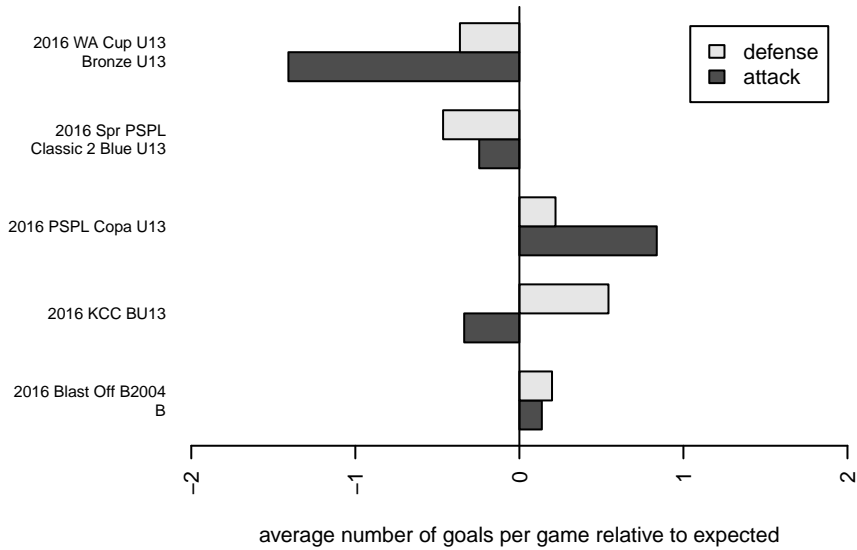

Performance relative to 13 month average